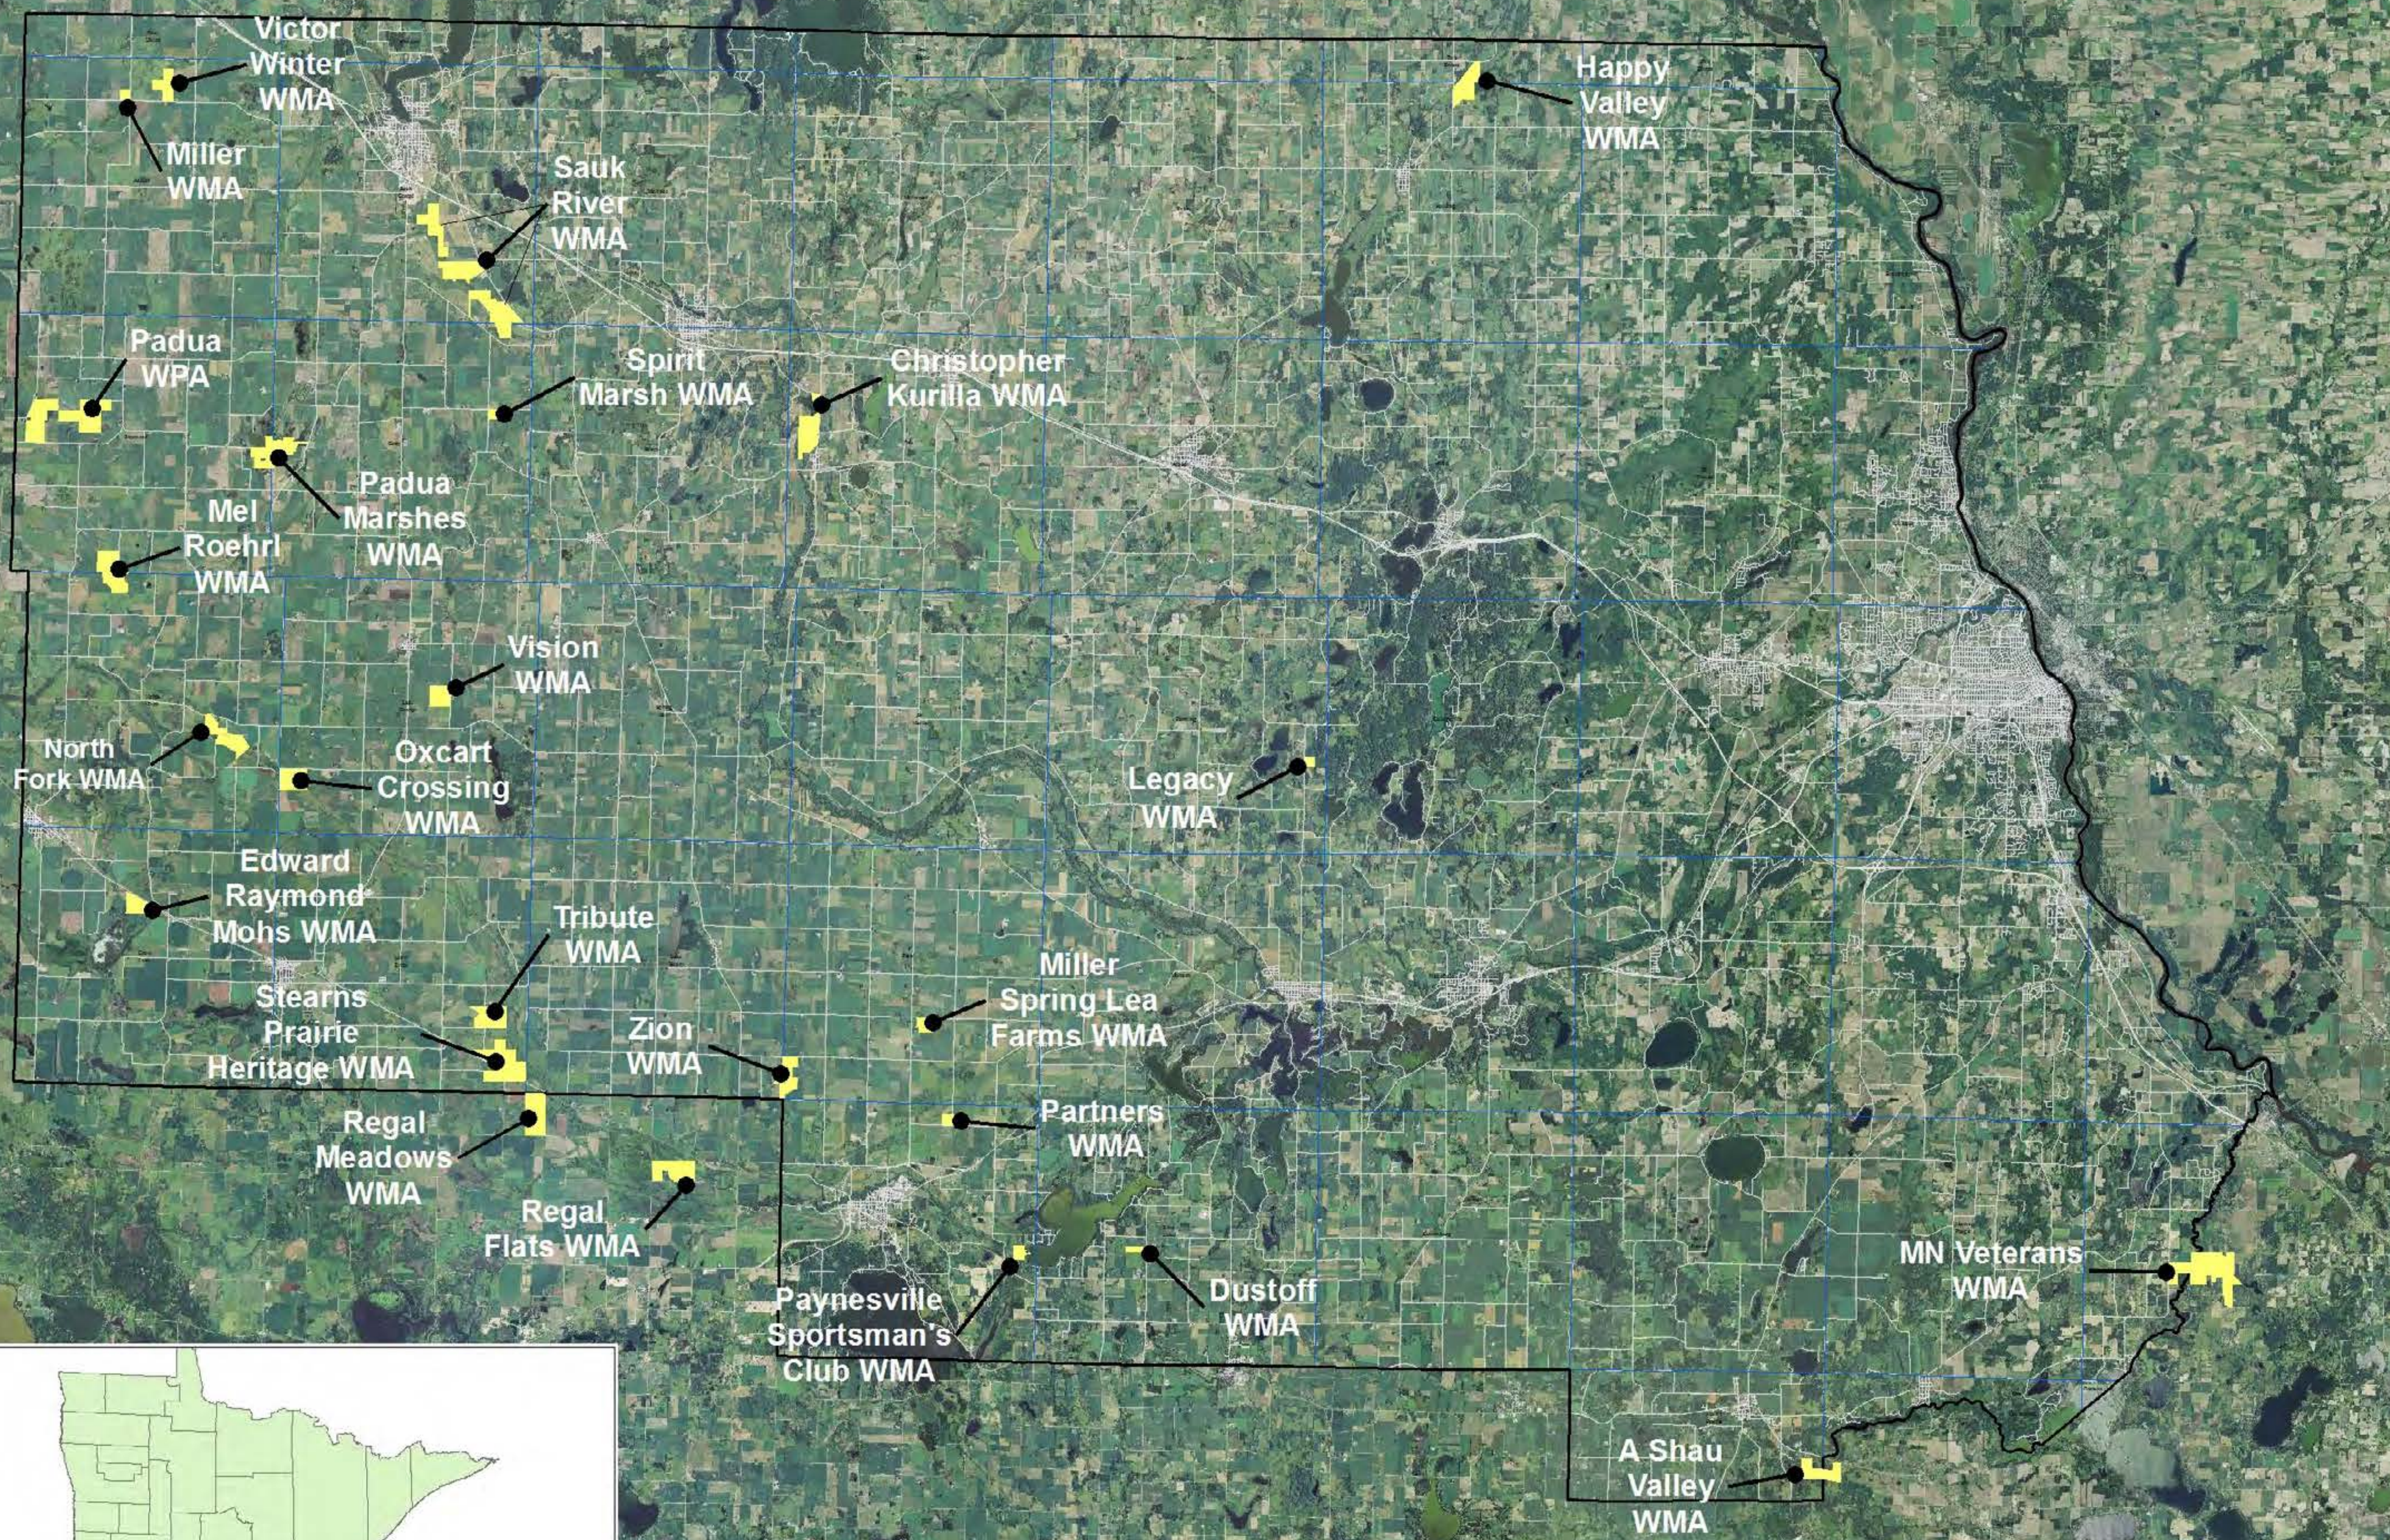

Stearns County Pheasants Forever's Public Land Acquisitions 1987-2014

Legend

Name	Purchased Acres	Current Acres
- A Shau Valley WMA	221	210
- Buck Family Memorial WMA	159	159
- Christopher Kurilla WMA	239	239
- Dustoff WMA	37	37
- Edward Raymond Mohs WMA	123	123
- Graham WMA	40	401
- Happy Valley WMA	108	206
- Legacy WMA	40	44
- MN Veterans WMA	604	604
- Mel Roehrl WMA	197	303
- Miller Spring Lea Farms WMA	117	73
- Miller WMA	39	39
- North Fork WMA	158	256
- Oxcart Crossing WMA	220	210
- Padua Marshes WMA	45	324
- Padua WPA	80	398
- Partners WMA	79	79
- Paynesville Sportsman's Club WMA	69	69
- Regal Flats WMA	220	282
- Regal Meadows WMA	304	304
- Sauk River WMA	58	900
- Spirit Marsh WMA	39	39
- Stearns Prairie Heritage WMA	46	470
- Tribute WMA	160	160
- Victor Winter WMA	160	160
- Vision WMA	160	234
- Zion WMA	217	217
- Total	4,702	7,273